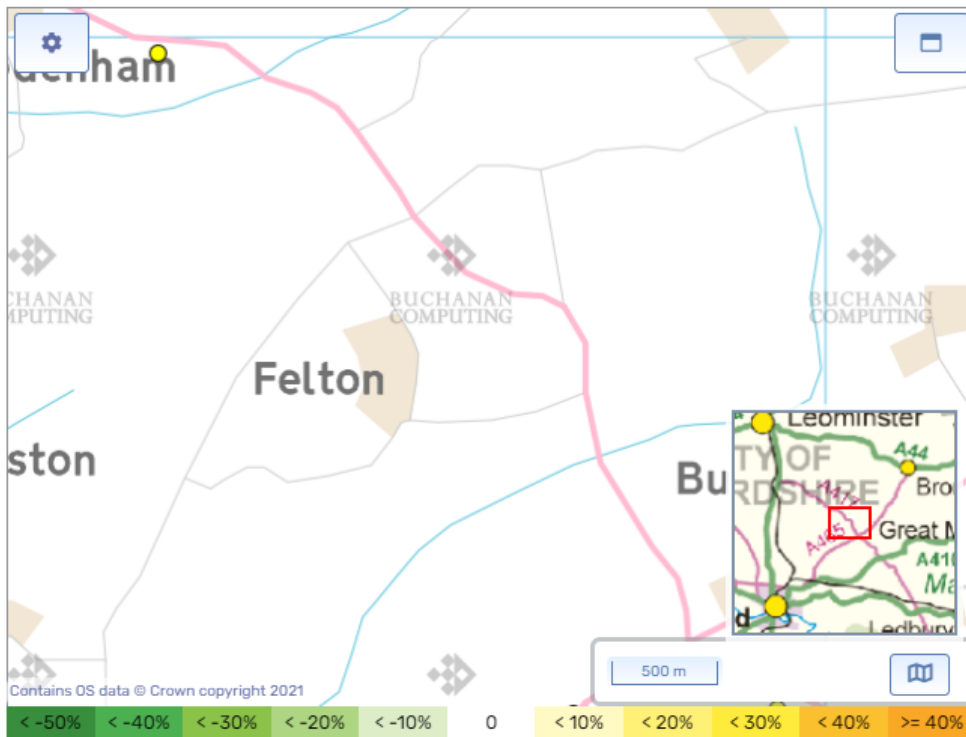

Crash data covering the application area at The Shires Ullingswick

**Collisionmap** | Help | About | © Crown copyright | Accessibility | Privacy Policy | Home

#### Casualties by road user

Filter by:

- Pedal Cycle
- Car
- Motor Cycle
- LGV
- Bus Coach
- Other
- HGV

**124050**

© Buchanan Computing 2021

10:43 14/04/2021

## County of Herefordshire

Change area enter country region loc.